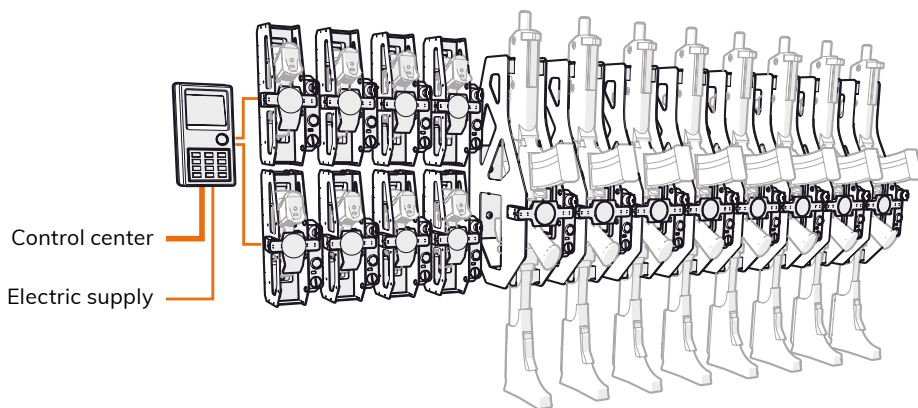

**Rapid Access Weapon
Storage and Identification
System: Bringing
Weapon Management
Into the Digital Age**

Intelligent armory and shooting range network system

- Manages and transmits all data of the armory
- Parallel control of several armories
- Manages various groups of storage systems
- Multilevel access
- Real-time remote control
- Fast customization of individual requests
- Easy integration into existing networks

Weapon transport with mobile carts

- Provides safe and secure weapon transport using economic locked carts
- Provides uninterrupted monitoring of weapons in transport
- Carts can be docked and stored at the target location

Mobile Cart Setups

- Modular weapon mount system
- Up to 36 handgun or 10 rifle per cart or any variable between

ISO 20' Container

- Large scale shipment

Stay in the loop on new product features

Scan the QR code
to sign up: