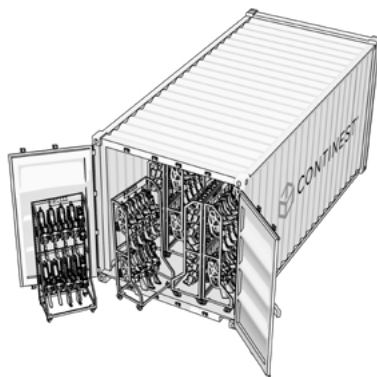

Weapon transport with mobile carts

- Provides safe and secure weapon transport using economic locked carts
- Provides uninterrupted monitoring of weapons in transport
- Carts can be docked and stored at the target location

Mobile Cart Setups

- Modular weapon mount system
- Up to 36 handgun or 10 rifle per cart or any variable between

ISO 20' Container

- Large scale shipment

Stay in the loop on new product features

Scan the QR code
to sign up: