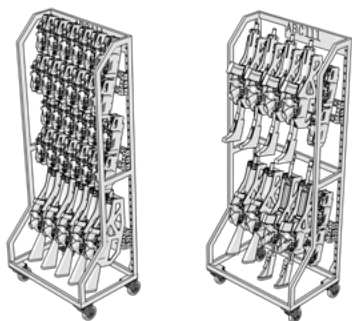

**Rapid Access Weapon
Storage and Identification
System: Bringing
Weapon Management
Into the Digital Age**

Intelligent armory and shooting range network system

- Manages and transmits all data of the armory
- Parallel control of several armories
- Manages various groups of storage systems
- Multilevel access
- Real-time remote control
- Fast customization of individual requests
- Easy integration into existing networks

Weapon transport with mobile carts

- Provides safe and secure weapon transport using economic locked carts
- Provides uninterrupted monitoring of weapons in transport
- Carts can be docked and stored at the target location

Mobile Cart Setups

- Modular weapon mount system
- Up to 36 handgun or 10 rifle per cart or any variable between

ISO 20' Container

- Large scale shipment

Stay in the loop on new product features

Scan the QR code
to sign up: